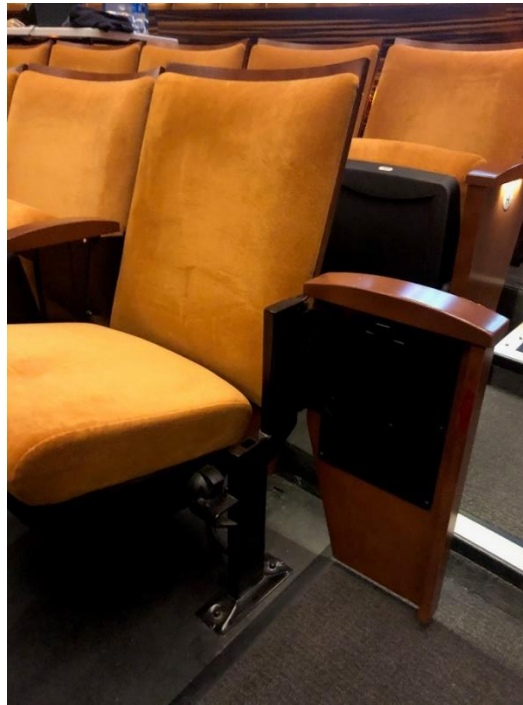

## Accessibility- Chair & Seating Size Accommodation information for the PNC Theatre

### Standard Seat in the PNC Theatre

Center of Arm Rest across seat: 19  $\frac{3}{4}$ "

Back of Arm Rest across seat: 20"

Seat Cushion length (front to back): 20"

Leg Space from seat cushion to back of row in front: 10-12"

### **Adjustable Accessible Seat PNC Theatre (G101, G101)**

Center of Arm Rest across seat (with Arm Rest Closed): 20 ¼"

Back of Arm Rest across seat: 20 ¼"

Hinge for Armrest: Sticks out 4 ½" from back of seat