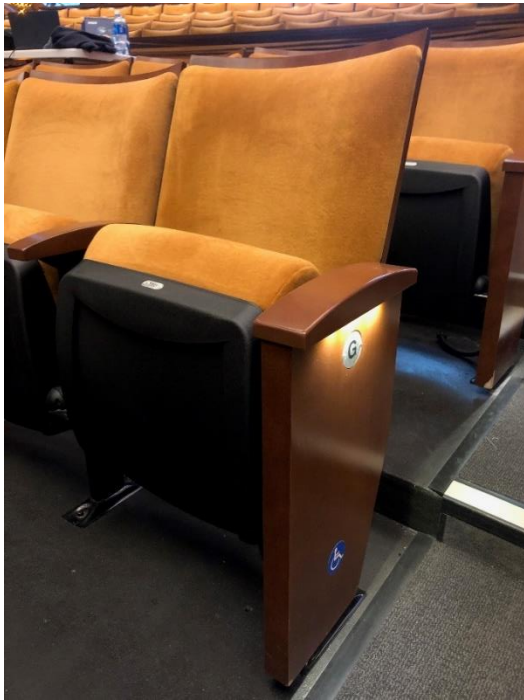

## Accessibility- Chair & Seating Size Accommodation information for the PNC Theatre

### Standard Seat in the PNC Theatre

Center of Arm Rest across seat: 19  $\frac{3}{4}$ "

Back of Arm Rest across seat: 20"

Seat Cushion length (front to back): 20"

Leg Space from seat cushion to back of row in front: 10-12"

### **Adjustable Accessible Seat PNC Theatre (G101, G101)**

Center of Arm Rest across seat (with Arm Rest Closed): 20 ¼"

Back of Arm Rest across seat: 20 ¼"

Hinge for Armrest: Sticks out 4 ½" from back of seat