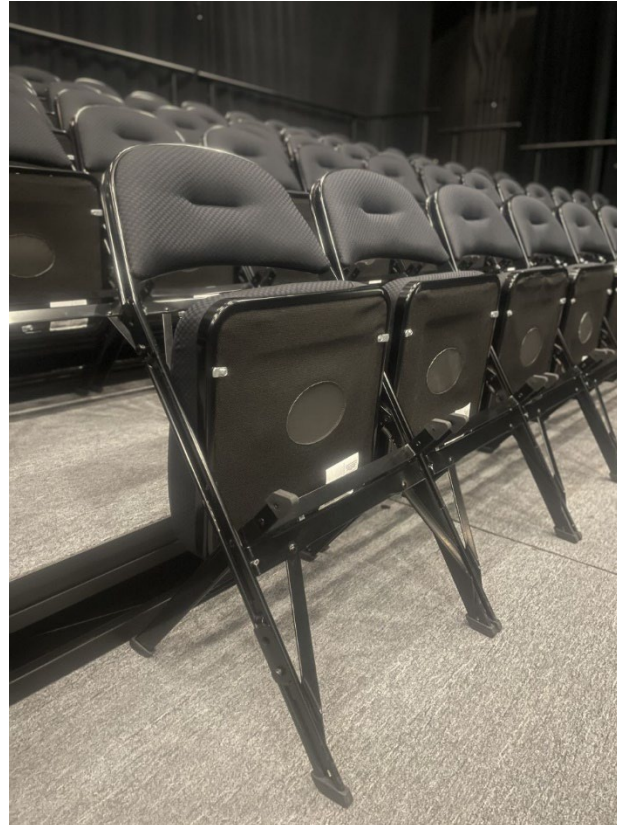

Chair & Seating Size Accommodation information for the Highmark and Rauh Theatres

Standard Seats in the Highmark & Rauh Theatres

Seat Cushion width (side to side): 15 ½"

Seat Cushion length (front to back): 16 ½"

Leg Space from seat cushion to back of row in front: 13"

Platform step height: 8"